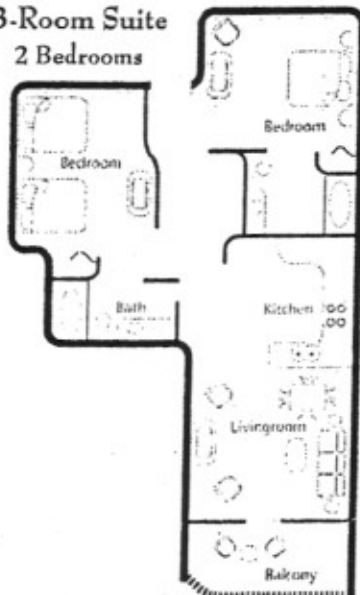

- BRAND NEW oceanfront resort spanning 625 feet on the ocean
- Over 6,500 sq. ft. of NEW flexible meeting space
- All suites feature full kitchen, in-room safe, cable TV, electronic door lock, private balcony, hair dryer, iron and ironing board
- 3- and 4-room suites feature dishwasher, washer/dryer and whirlpool tub
- Guest privileges at more than 100 area golf courses
- Dataport telephones

2-Room Suite
 1 Bedroom

3-Room Suite
 2 Bedrooms

4-Room Suite
 3 Bedrooms